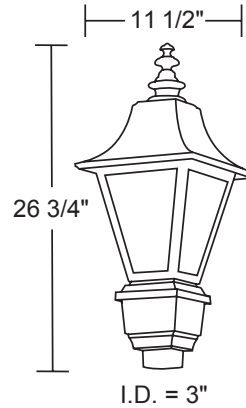

C31TP-

Commercial LED standard in 4000K, Type V, other options available upon request.
Integral surge suppression.
5 year warranty on LED components.

GUIDE: C30TC-L40C-BK-T3

ITEM #	LENS	LIGHT SOURCE	COLOR	OPTIONS	
C30T	GLASS COVER C-Clear	LED LIGHT SOURCE		BK-Black BZ-Bronze WH-White	T3-Type III Distribution (Dedicated LED Only, T3 is Special Order, Type V Standard)
		120-277v DEDICATED LED L40-40W 4000lm L60-60W 6000lm	CCT C-4K		
C31T	ACRYLIC L-Opal C-Clear Prism	120-277v DEDICATED LED L40-40W 4000lm L60-60W 6000lm	CCT C-4K W-3K B-5K	BK-Black BZ-Bronze WH-White	ACRYLIC BLACK OUT PANELS BP1-One Panel BP2-Two Panels BP3-Three Panels
		E39 CORN COB LED 100-277v LC5-54W 7290lm, Type 5 ☆	CCT C-4K(standard)		
		LC3-40W 5600lm, Type 3 ☆			
		LCD-54W 5900lm, Dark Sky ☆			

4Kv medium base socket standard in HID, Mogul Upon Request.

120V HPF integral ballast standard in HID models, specify voltage for multi-tap.

☆ **Lamp Included**

GUIDE: C31TC-150MH-BK-HS

ITEM #	LENS	LIGHT SOURCE	COLOR	OPTIONS
C31T	ACRYLIC L-Opal C-Clear Prism	INCANDESCENT (1) 200W MAX Medium Base HPF MAGNETIC BALLAST 100MH-(1) 100W Metal Halide ☆ 150MH-(1) 150W Metal Halide ☆ 100H-(1) 100W HPS ☆ 150H-(1) 150W HPS ☆	BK-Black BZ-Bronze WH-White	MG-E39 Mogul Socket MT208-208v Multi-Tap MT240-240v Multi-Tap MT277-277v Multi-Tap R3-Type III Refractor R5-Type V Refractor (See Page 70 for Light Distribution) ACRYLIC BLACK OUT PANELS BP1-One Panel BP2-Two Panels BP3-Three Panels

SPEC SHEETS AND IES FILES AVAILABLE ONLINE. Specifications subject to change without notice. LED option information on page 6.

FAX 330.630.1994 • WWW.WAVELIGHTING.COM