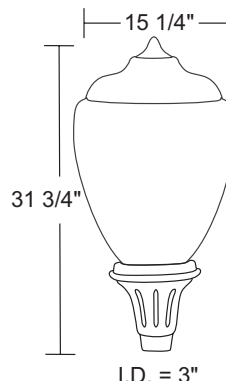

### C76TC-

**C75T**

STYLE A FITTER

**C76T**

STYLE B FITTER

Commercial LED standard in 4000K, Type V, other options available upon request. Integral surge suppression. 5 year warranty on LED components.

Acorns have 8" Neck  
See Page 81 for Acorn Replacements & Measurements