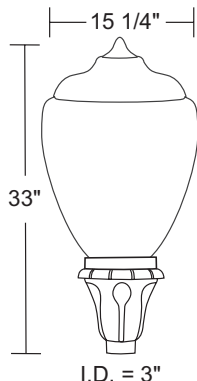

### C76TC-

**C75T**

STYLE A FITTER

**C76T**

STYLE B FITTER

Commercial LED standard in 4000K, Type V, other options available upon request. Integral surge suppression. 5 year warranty on LED components.

Acorns have 8" Neck  
See Page 81 for Acorn Replacements & Measurements