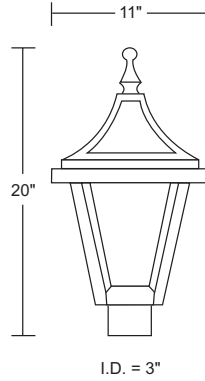

115F

SPEC SHEETS AND IES FILES AVAILABLE ONLINE. Specifications subject to change without notice. LED option information on page 6.

WAVE LIGHTING • PHONE 877.870.WAVE (9283)

610F

GUIDE: 610C-LV8W

ITEM #	LENS	LIGHT SOURCE	
609 -White 610 -Black	ACRYLIC Clear Beveled A -Amber Beveled Diamond C -Clear Beveled Diamond F -Frosted Beveled	LED LIGHT SOURCE	
		PAR 36 LED 8-14VAC LV8-8W 500lm ☆	CCT W-3K