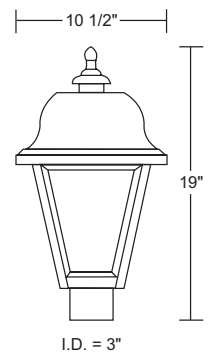

☆ **Lamp Included**

SPEC SHEETS AND IES FILES AVAILABLE ONLINE. Specifications subject to change without notice. LED option information on page 6.