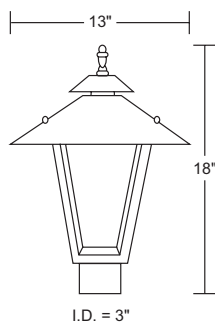

115F

SPEC SHEETS AND IES FILES AVAILABLE ONLINE. Specifications subject to change without notice. LED option information on page 6.

WAVE LIGHTING • PHONE 877.870.WAVE (9283)

610F

GUIDE: 610C-LV8W

ITEM #	LENS	LIGHT SOURCE	
609 -White 610 -Black	ACRYLIC Clear Beveled A -Amber Beveled Diamond C -Clear Beveled Diamond F -Frosted Beveled	LED LIGHT SOURCE	
		PAR 36 LED 8-14VAC LV8-8W 500lm ☆	CCT W-3K